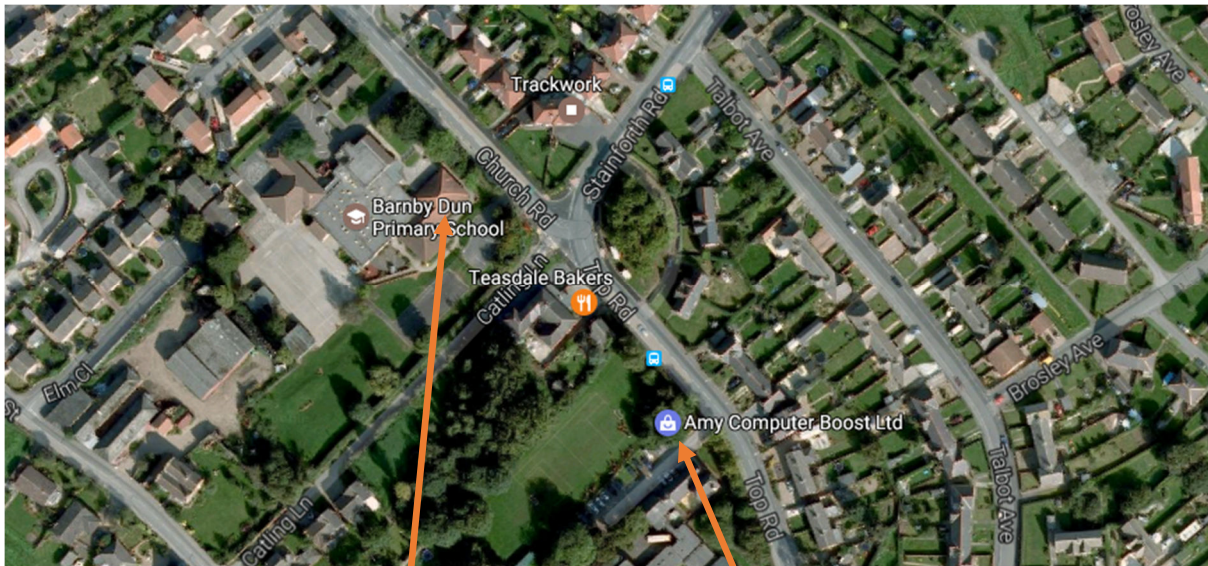

IMPORTANT - CAR PARKING AT OLD SCHOOL

The car park at the Old School is being resurfaced during the week of 20 – 24 February, so consequently will be out of action for at least part of this time.

Arrangements have been made for our customers to use the Barnby Dun Primary School car park on Church Road during this week, see map below. If you need help carrying your machine from there to the office please call us on 01302 887019 when you arrive and we will be happy to meet you and carry it in for you.